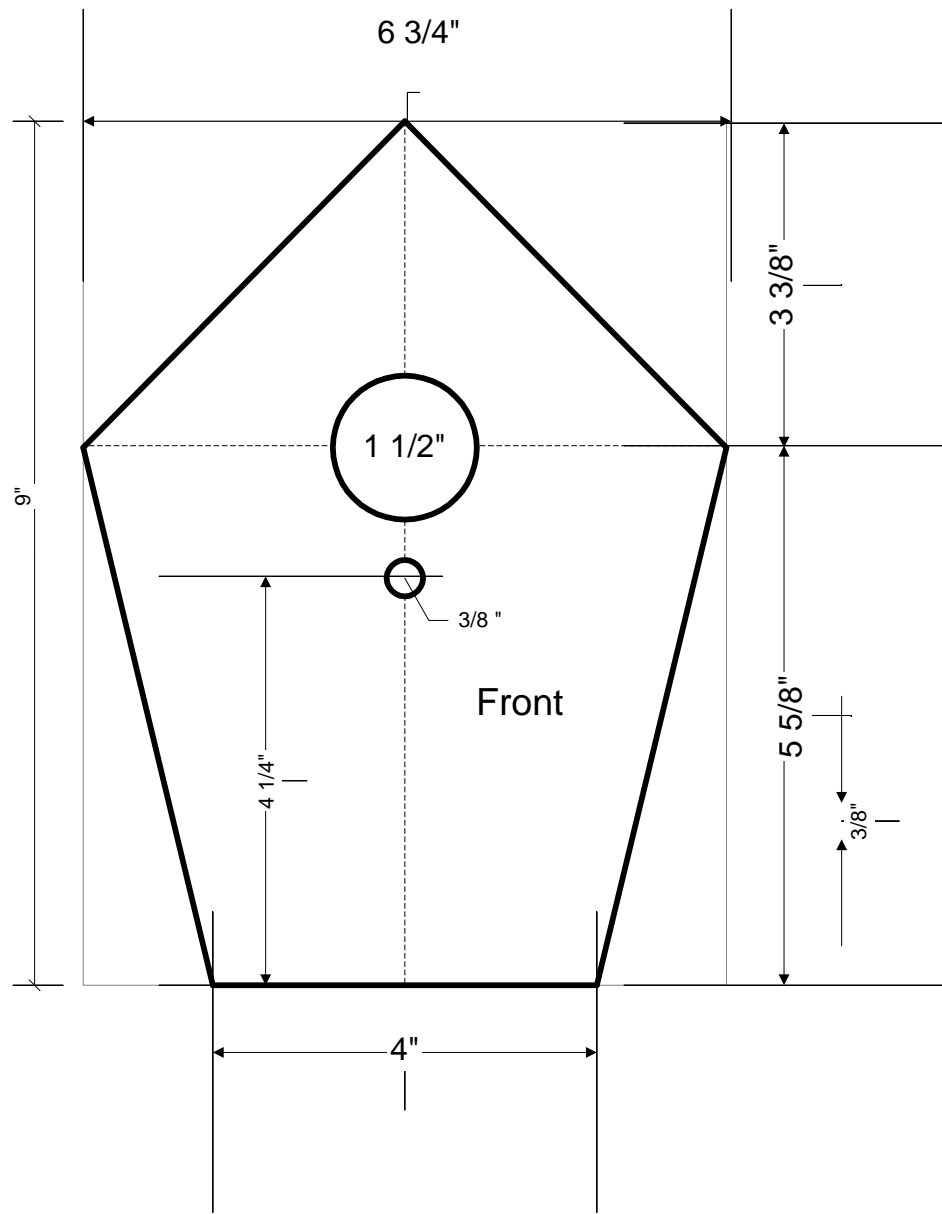

# Bird House

Front & Back  
Make 2  
(Note Back has only  $\frac{1}{4}$ " hole)

# Bird House Cutting Diagram

1x8 x 8' Cedar, Redwood, or PT Pine