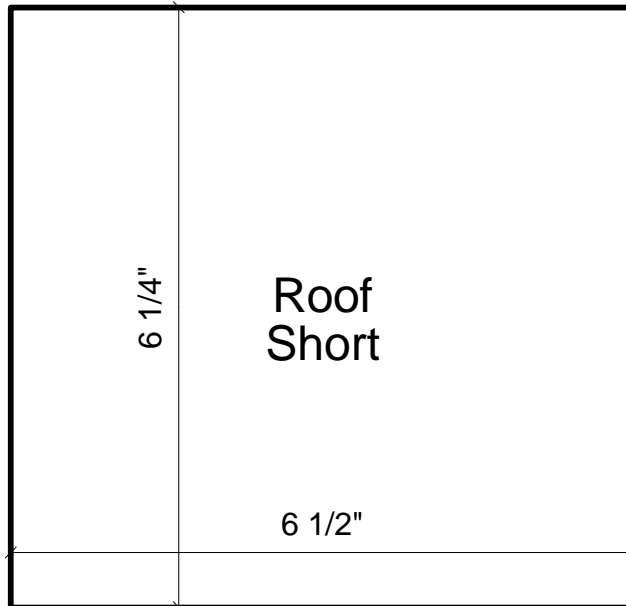

# Bird House

Front & Back  
Make 2  
(Note Back has only  $\frac{1}{4}$ " hole)

# Bird House Cutting Diagram

1x8 x 8' Cedar, Redwood, or PT Pine