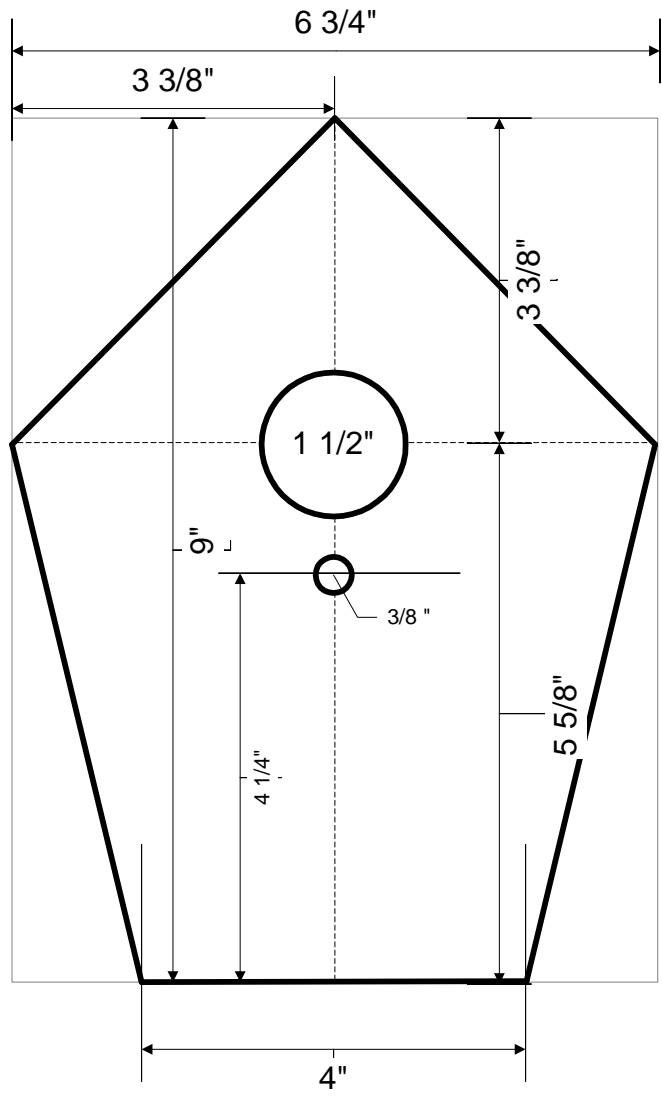

# Bird House

Front & Back  
Make 2  
(Note Back has only  $\frac{1}{4}$ " hole)

# Bird House Cutting Diagram

1x8 x 8' Cedar, Redwood, or PT Pine