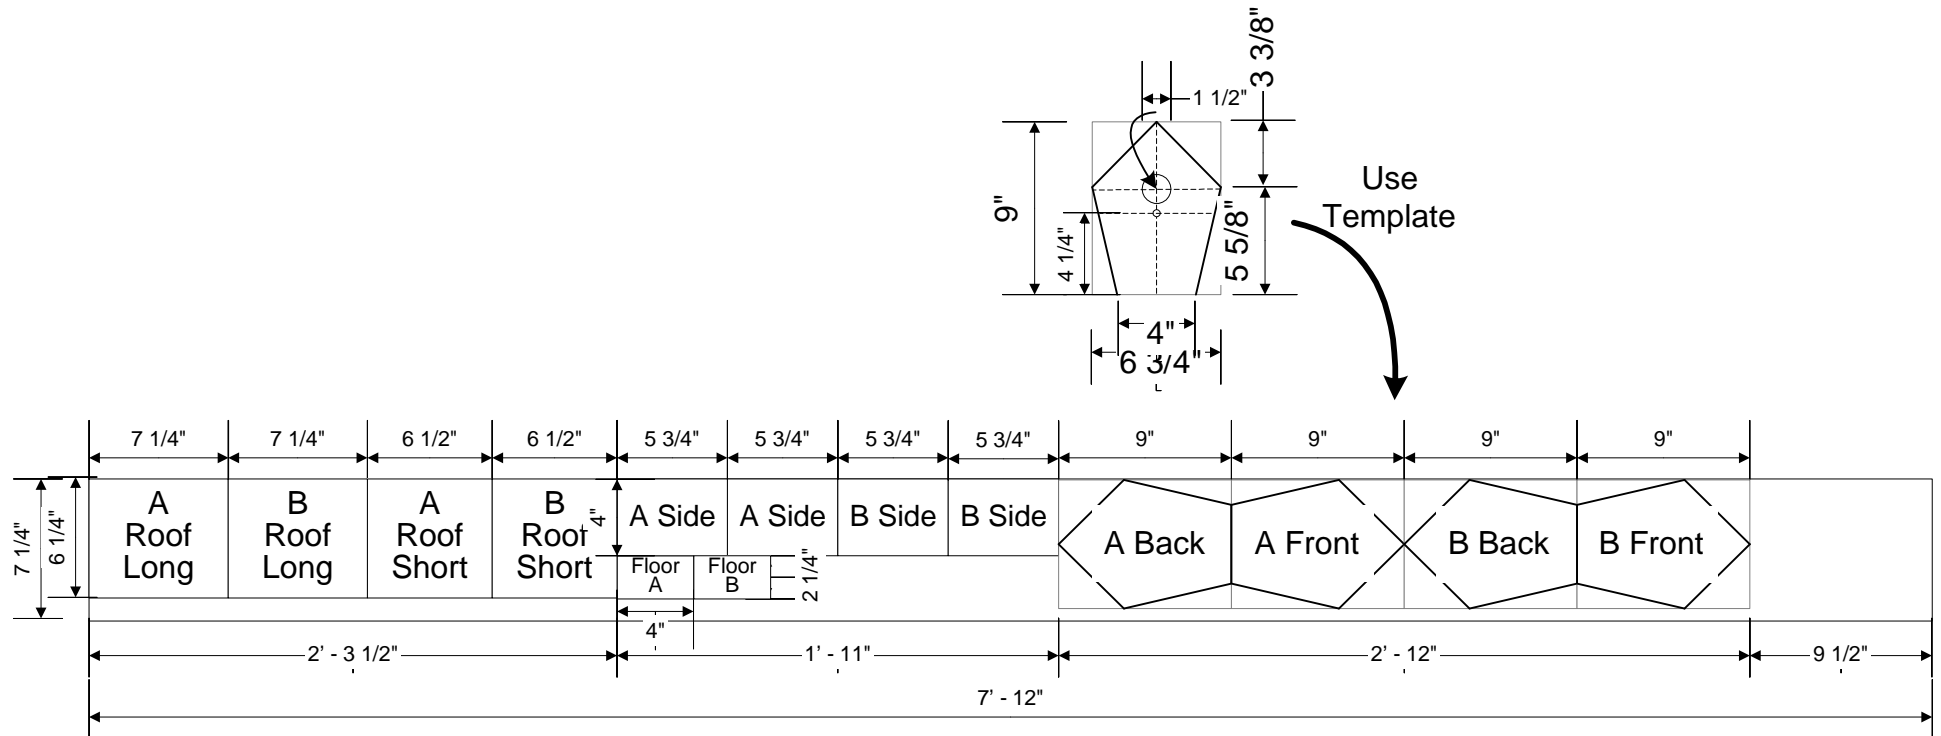

# Bird House

Front & Back  
Make 2  
(Note Back has only  $\frac{1}{4}$ " hole)

# Bird House Cutting Diagram

1x8 x 8' Cedar, Redwood, or PT Pine