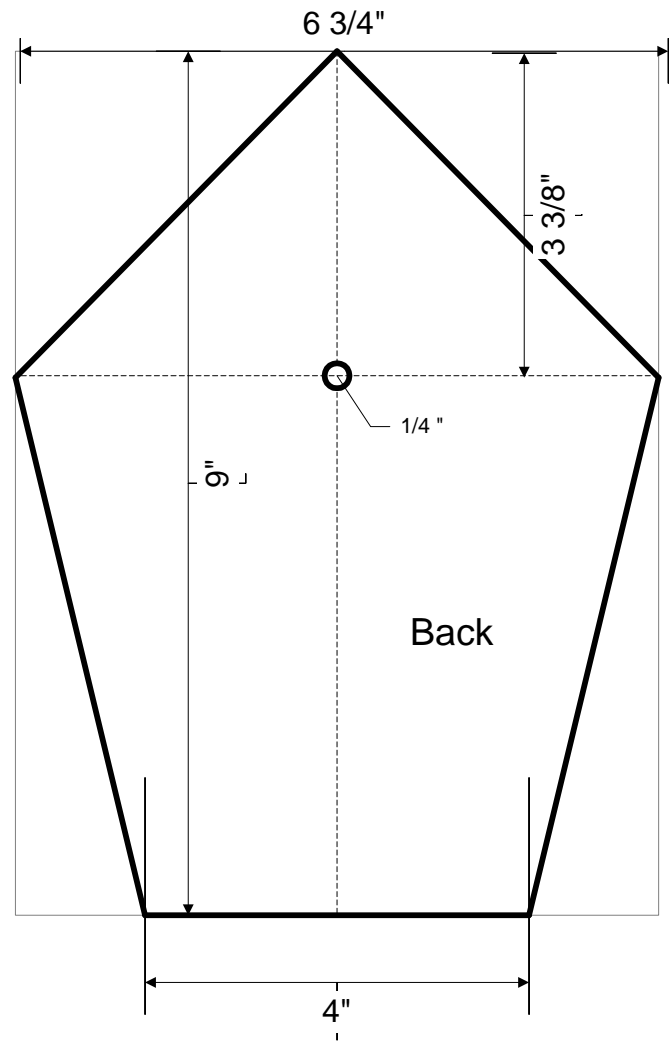

# Bird House

Front & Back  
Make 2  
(Note Back has only  $\frac{1}{4}$ " hole)

# Bird House Cutting Diagram

1x8 x 8' Cedar, Redwood, or PT Pine