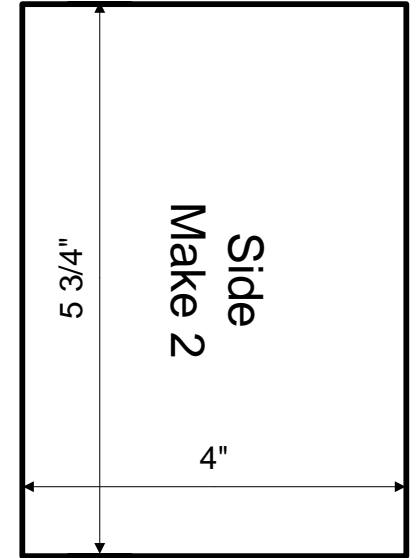

# Bird House

Front & Back  
Make 2  
(Note Back has only  $\frac{1}{4}$ " hole)

# Bird House Cutting Diagram

1x8 x 8' Cedar, Redwood, or PT Pine